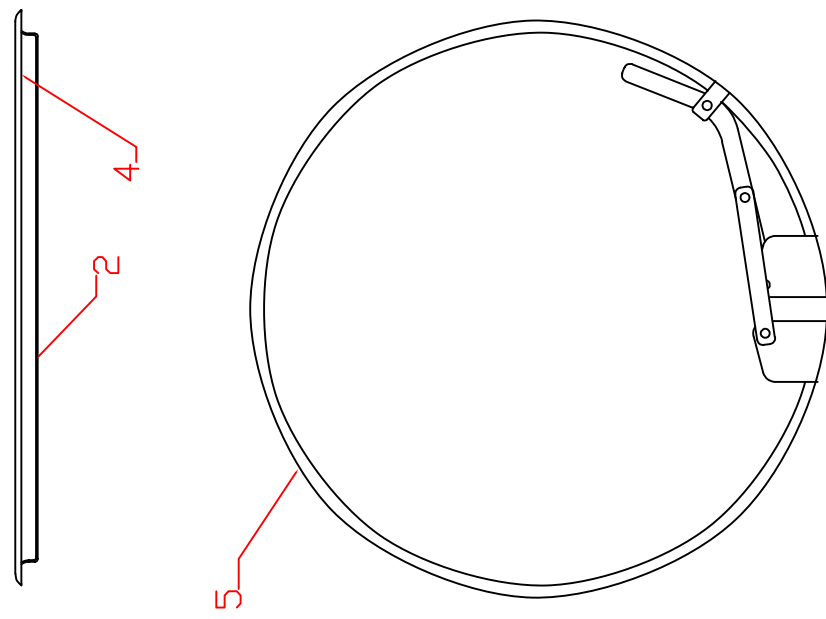

#	QTY	Description	Supplier	Supplier Part #	Other Part #
1	1	Drum Assembly			D521
2	1	Cover Assembly			D522
3	2	Handle			D524
4	1	Gasket	Ilene Industries		D1084
5	1	Cover, Clamp Ring	Drum Parts		B1803

Inside Diameter
22.50
Outside Diameter

A528

DWG NO.	KMB	4/19/03
FL-3000-21	Aluminum Barrel Assembly	

REV	DESCRIPTION	DATE

REVISIONS