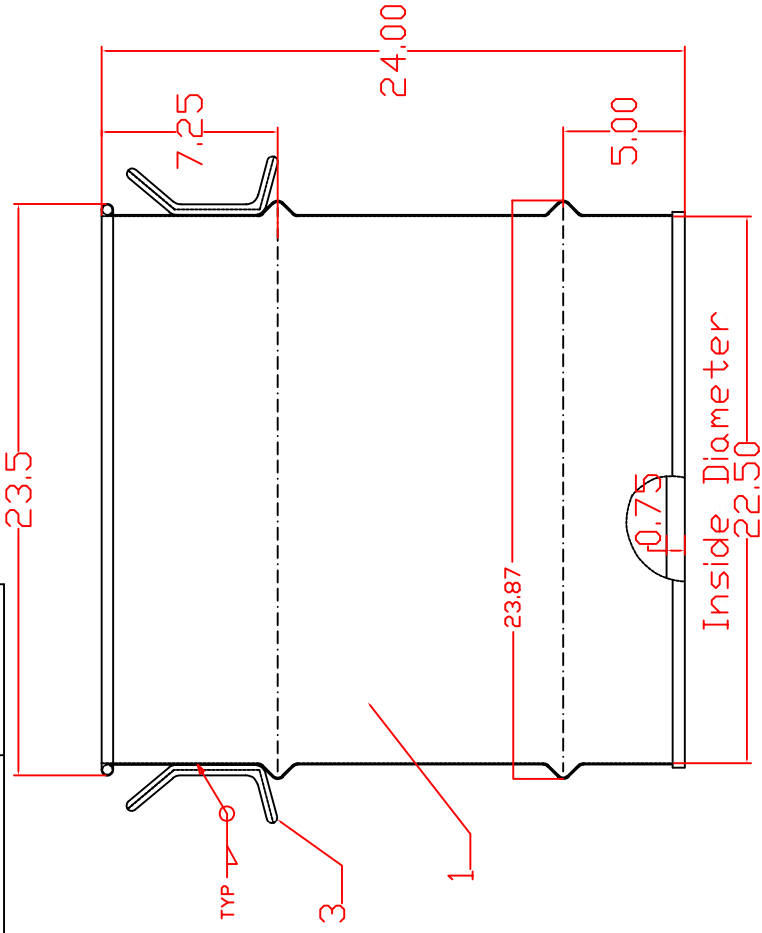

#	QTY	Description	Supplier	Supplier Part #	Other Part #
1	1	Drum Assembly			D521
2	1	Cover Assembly			D522
3	2	Handle			D524
4	1	Gasket	Ilene Industries		D1084
5	1	Cover, Clamp Ring	Drum Parts		B1803

Inside Diameter
22.50
Outside Diameter

A528

DWG NO.	KMB	4/19/03
FL-3000-21	Aluminum Barrel Assembly	

REV	DESCRIPTION	DATE

REVISIONS